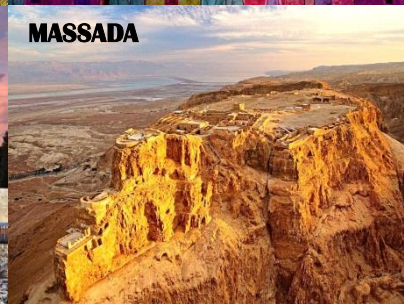

### 3- NIGHTS GALILEE

TRAVEL TO CAESAREA, MT. CARMEL WITH MASS AT THE CARMELITE CHURCH. VISIT THE CITY OF ACCO AND THE CRUSADER HALLS.

EMBARK ON A BOAT RIDE ON THE SEA OF GALILEE. VISIT CAPERNAUM AND ST. PETER'S PRIMACY CHURCH WITH MASS.

DRIVE TO THE VALLEY OF ELLA, BETH-JAMAL MONASTERY & HAVE MASS AT THE CHURCH OF THE VISITATION

SEA OF GALILEE

MT. TABOR

GARDEN OF GETHSEMANE

BETHLEHEM

JERUSALEM

MASSADA

MOUNT OF BEATITUDES