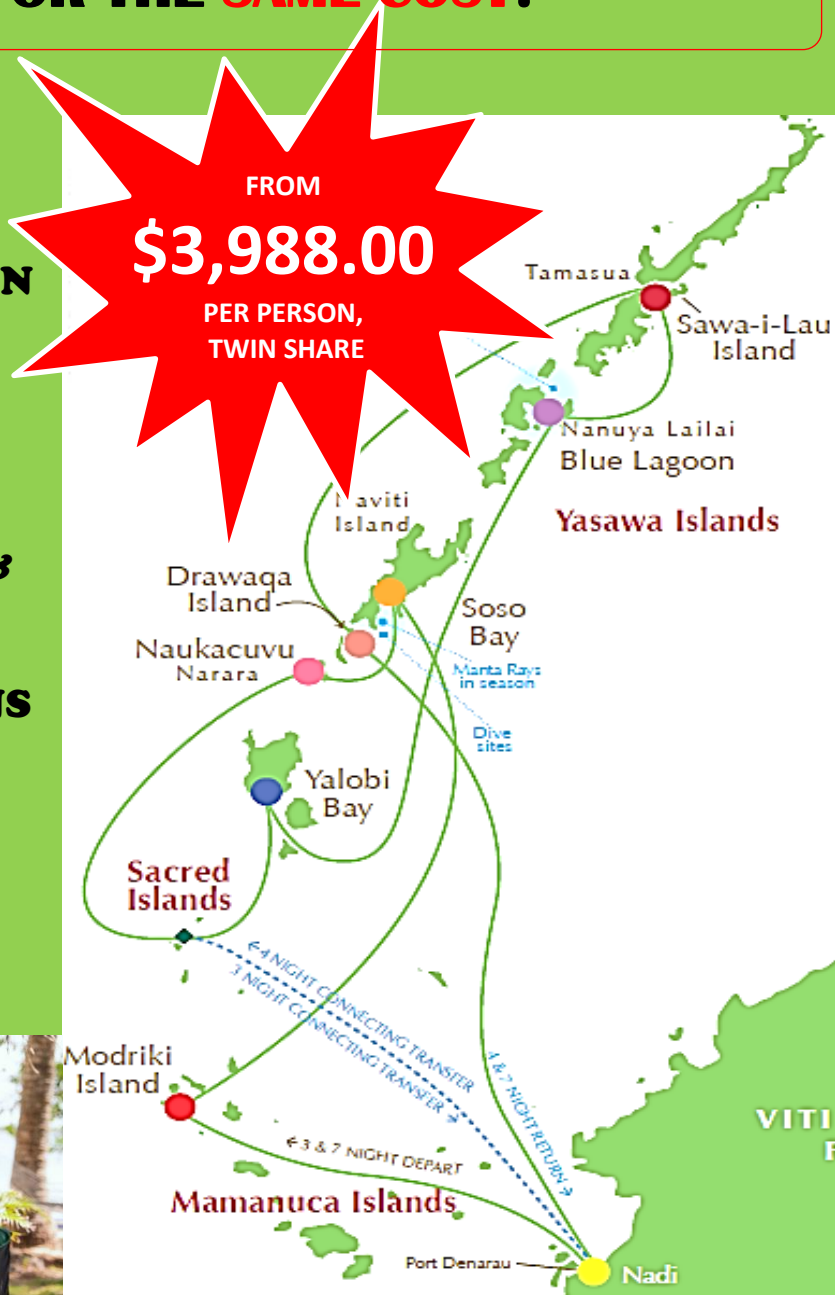

EXPERIENCE THE MAGICAL FIJI ISLANDS

TRAVEL SINGLE FOR THE **SAME COST!**

INCLUDING:

- **RETURN FLIGHTS EX MELBOURNE**
- **ALL TRANSFERS**
- **2 NIGHTS ACCOMMODATION IN FIJI WITH BREAKFAST**
- **7 NIGHTS CRUISE ON-BOARD BLUE LAGOON CRUISES**
- **ALL MEALS ON BOARD**
- **ALL SHORE EXCURSIONS**
 - **VISIT FIJIAN VILLAGES & PRIVATE ISLANDS**
 - **“MEKE” PERFORMANCE**
 - **FIJIAN COOKING LESSONS**
 - **SNORKELLING & GLASS-BOTTOM BOAT EXPLORATIONS**
 - **SACRED SAWA-I-LAU CAVES**
 - **AMONG OTHERS**